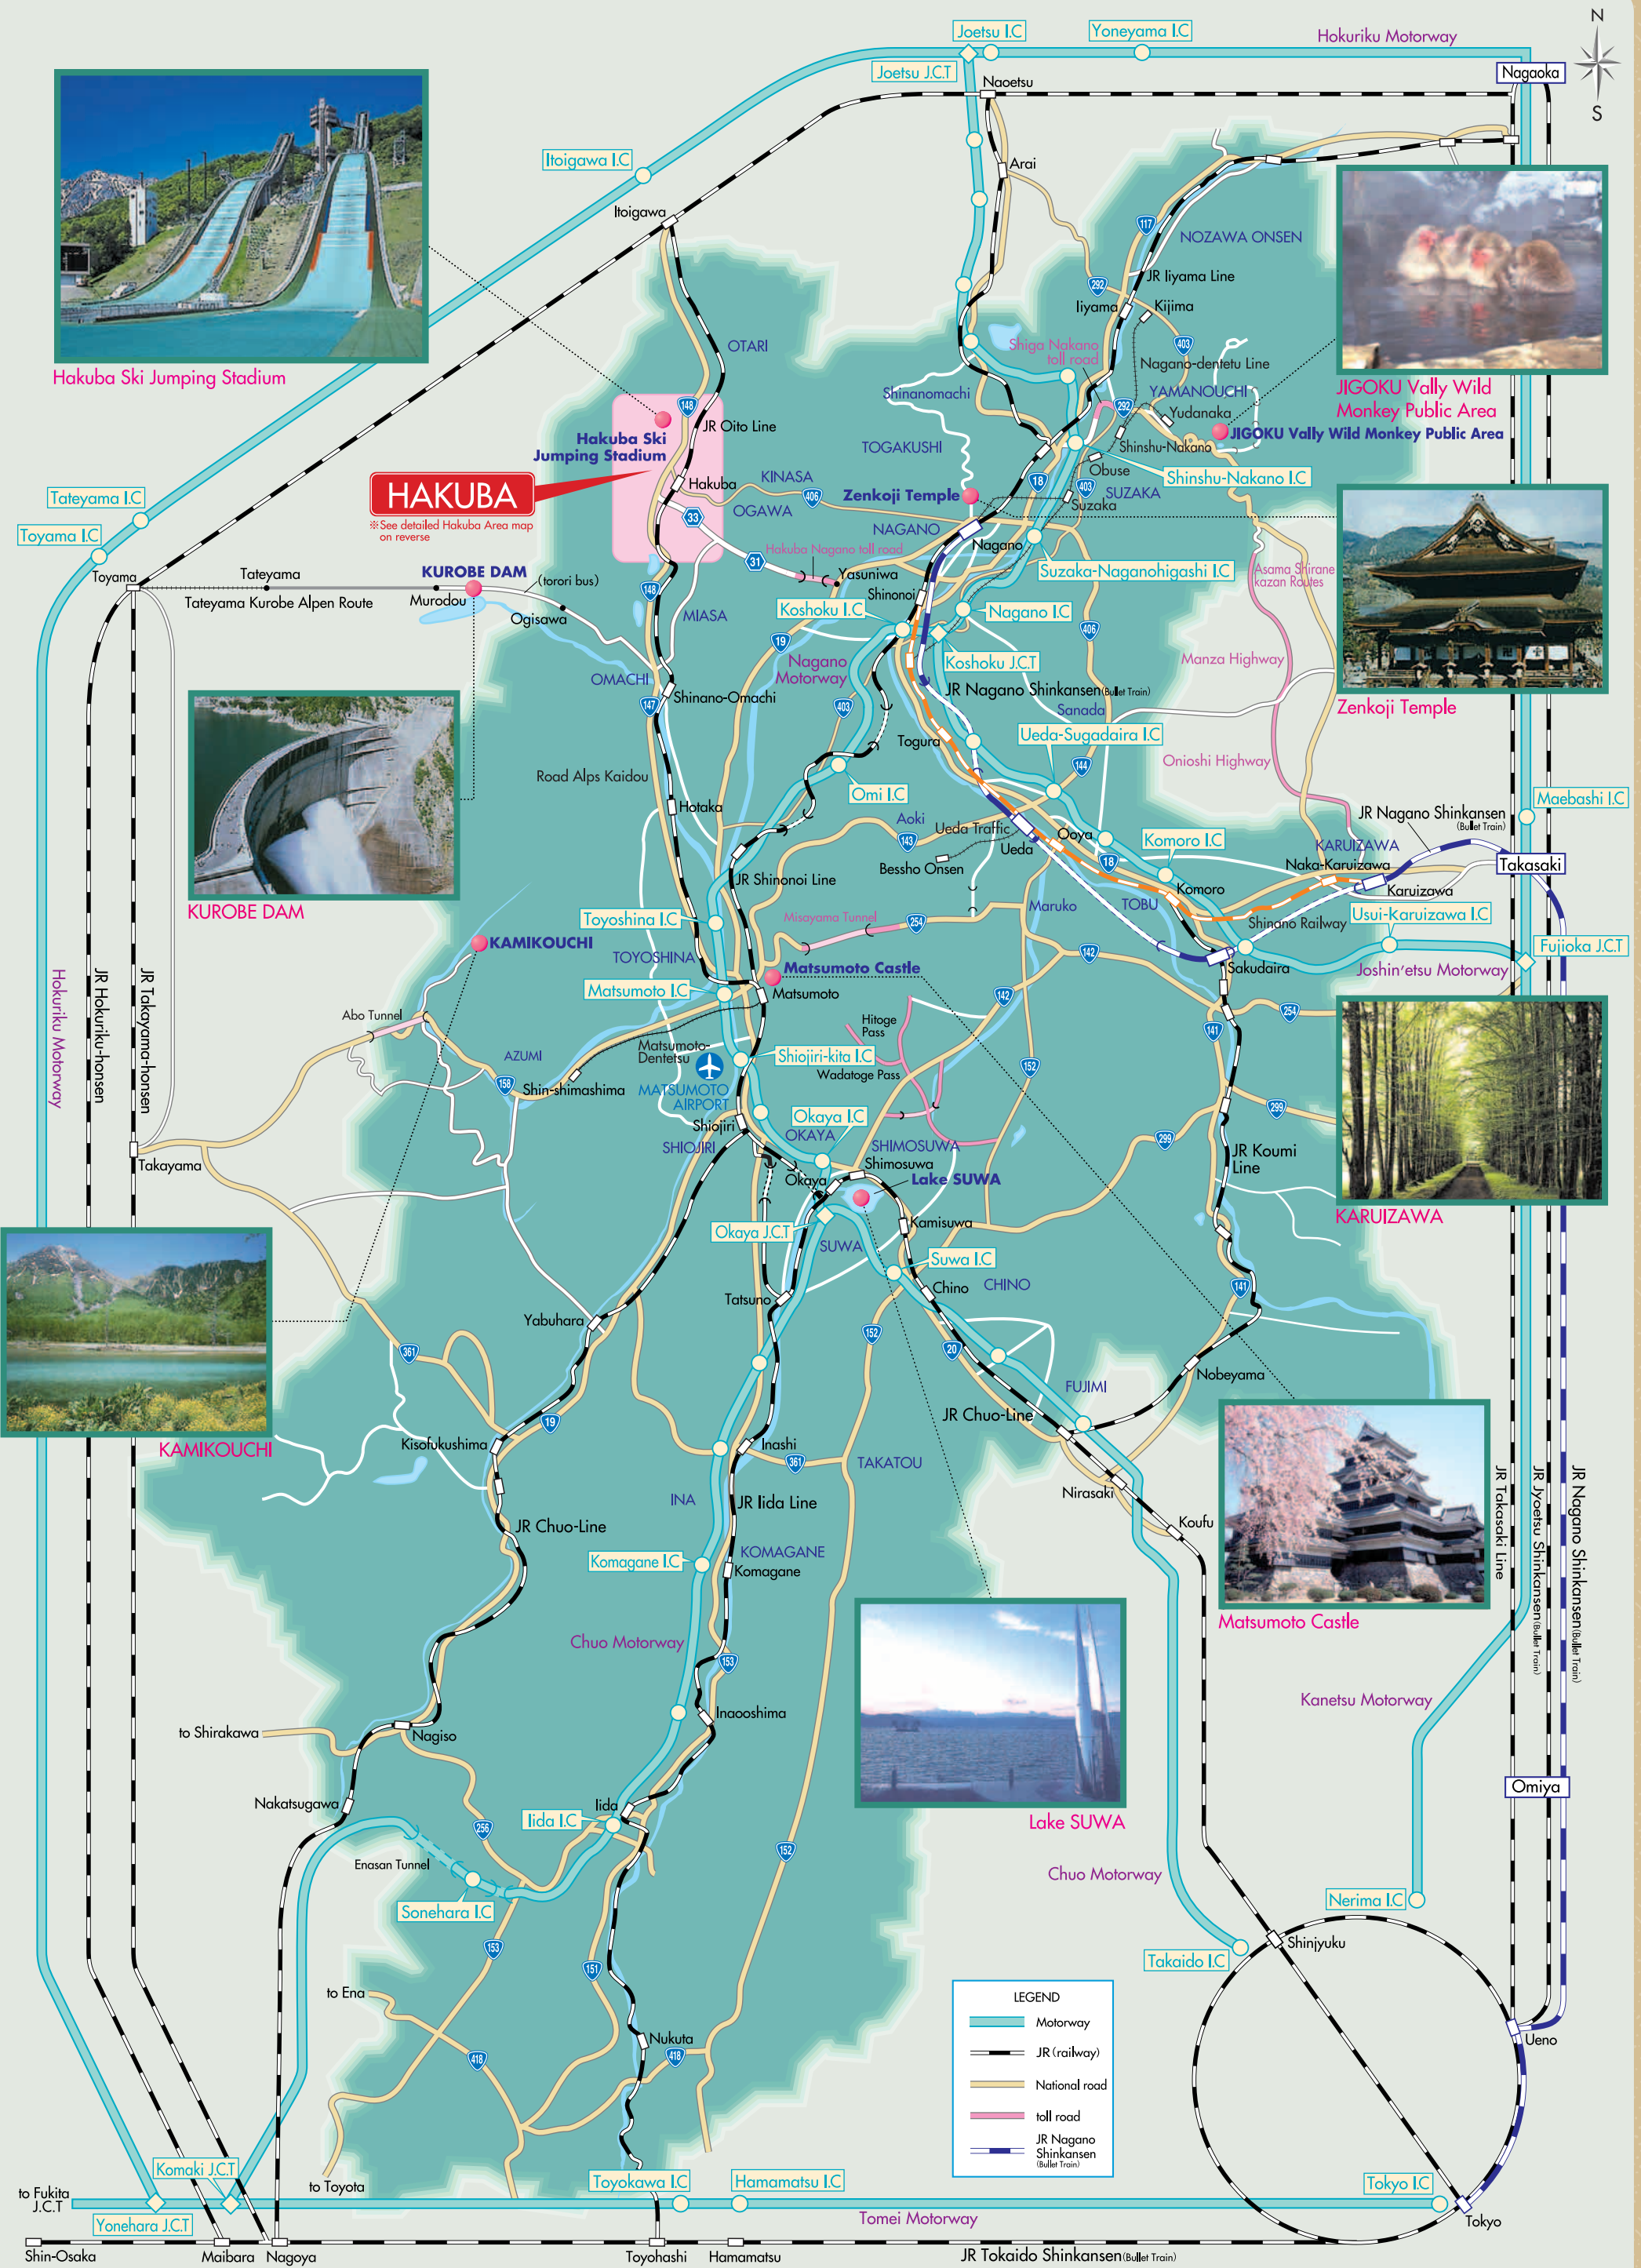

SIGHTSEEING

Hakuba Ski Jumping Stadium

JIGOKU Vally Wild Monkey Public Area

KUROBE DAM

Zenkoji Temple

KAMIKOUCHI

KARUIZAWA

Matsumoto Castle

Lake SUWA

LEGEND

- Motorway
- JR (railway)
- National road
- toll road
- JR Nagano Shinkansen (Bullet Train)

Shin-Osaka Maibara Nagoya Toyohashi Hamamatsu Tokyo Ueno